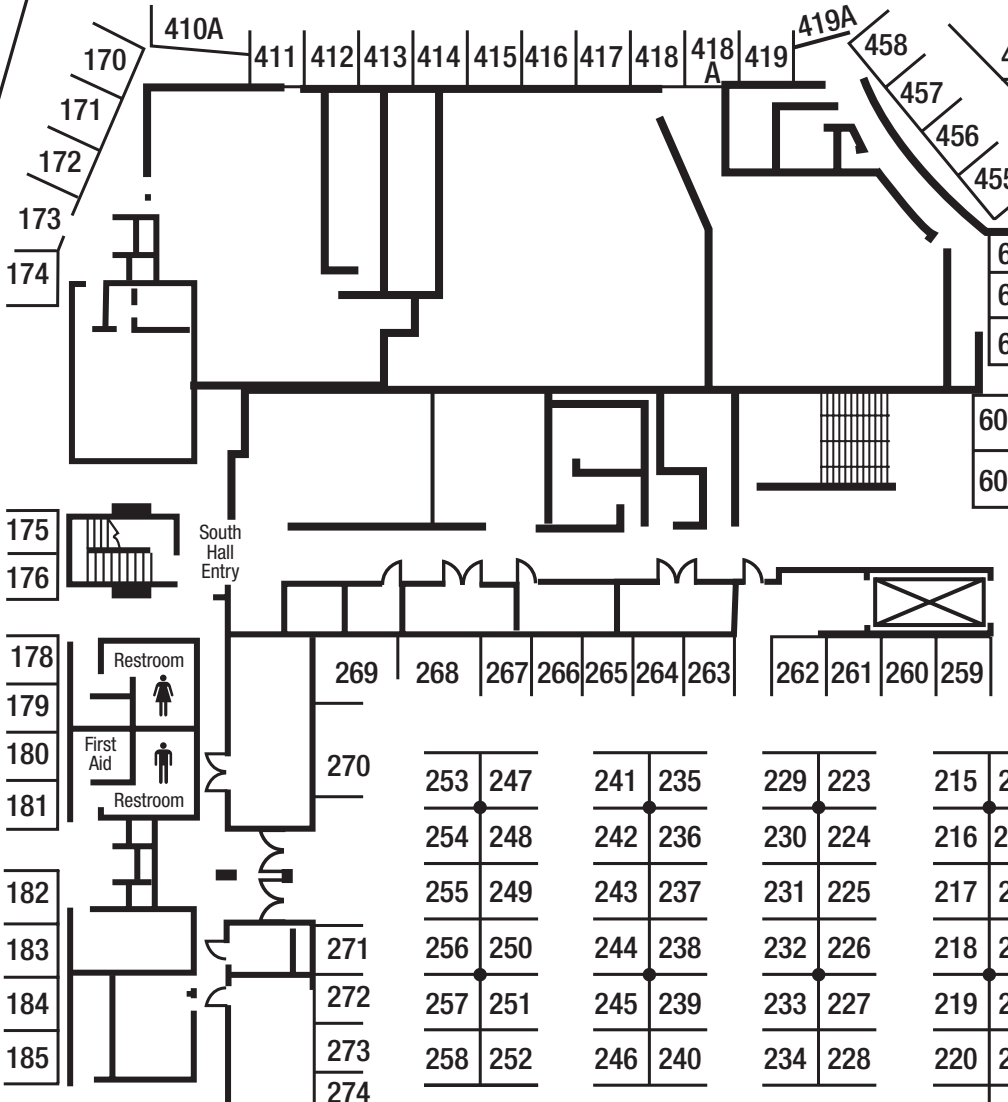

Exhibit Hours

Friday 12pm - 8pm
 Saturday 10am - 8pm
 Sunday 10am - 4pm

Arena

OVERHEAD DOOR #6

The Connector

OVERHEAD DOOR #7

Pioneer Hall

Fitzgerald Hall

OFFICIAL EATING AND DRINKING HEADQUARTERS

Reception Room

Main Lobby

ENTRANCE MAIN LOBBY

*16 GLASS DOORS ACROSS FRONT OPENING

Fish for FREE!
Frozen Basin

ICE BOX
Stop by and meet the Pros!

Arrowhead
ICE FISHING & WINTER SHOW
 DULUTH ENTERTAINMENT CONVENTION CENTER
www.mniceshow.com
December 8-10, 2017

★ OVERHEAD ENTRANCE 9