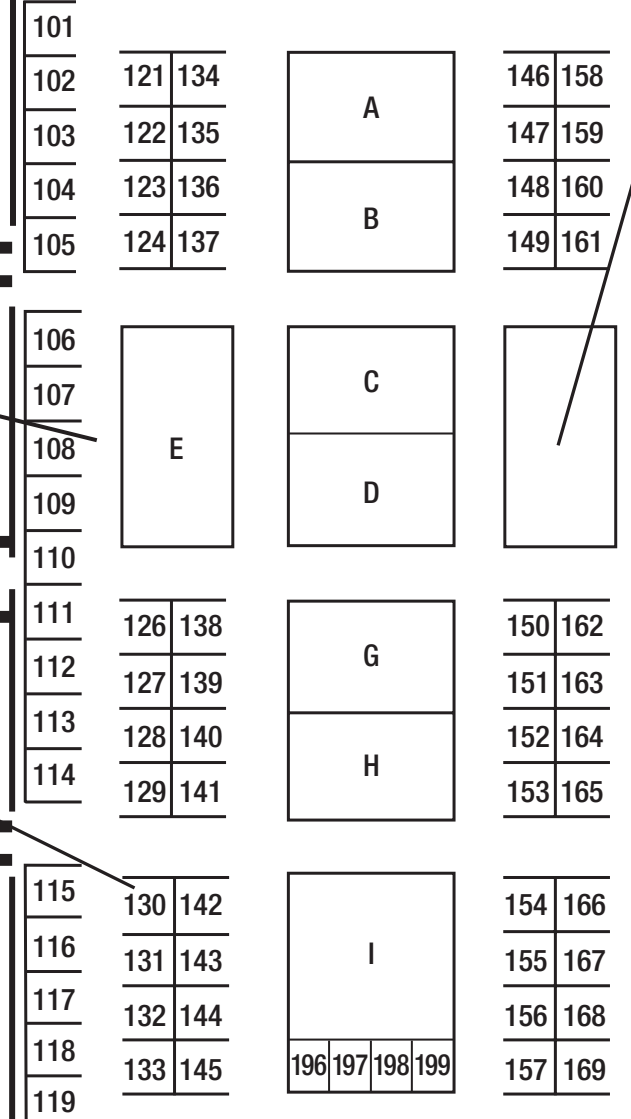

Exhibit Hours

Friday 12pm - 8pm
 Saturday 10am - 8pm
 Sunday 10am - 4pm

Arena

OVERHEAD DOOR #6

The Connector

OVERHEAD DOOR #7

Pioneer Hall

Fitzgerald Hall

OFFICIAL EATING AND DRINKING HEADQUARTERS

Reception Room

Main Lobby

ENTRANCE MAIN LOBBY

*16 GLASS DOORS ACROSS FRONT OPENING

Fish for FREE!
Frozen Basin

ICE BOX
Stop by and meet the Pros!

Arrowhead
ICE FISHING & WINTER SHOW
 DULUTH ENTERTAINMENT CONVENTION CENTER
www.mniceshow.com
December 8-10, 2017

★ OVERHEAD ENTRANCE 9